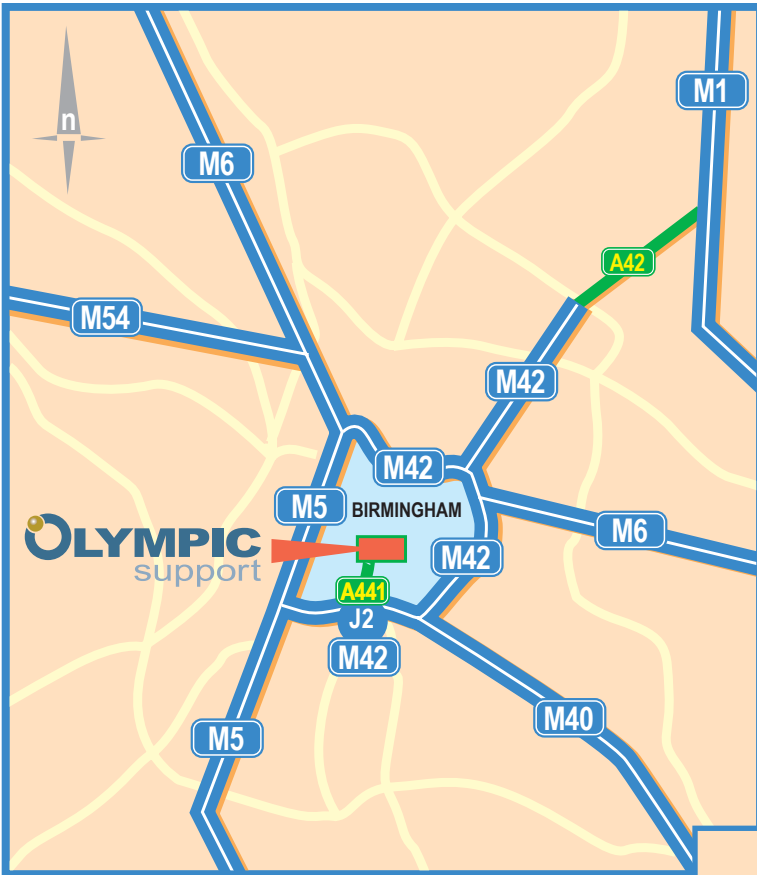

## Location Details

**By Car:** Kings Norton Business Centre is located approximately 5 miles south of Birmingham City Centre and 5 miles north of Junction 2 of the M42, giving easy access to the M5, M6 and M40 and the national motorway network.

**By Rail:** Our nearest station, Kings Norton, is only 3 minutes walk away.

**By Air:** Birmingham International Airport is 10 miles away and provides a wide range of flights to UK and European destinations.

## Directions:

Kings Norton Business Centre is located approximately 5 miles south of Birmingham City Centre and 5 miles north of Junction 2 of the M42, giving easy access to the M5, M6 and M40 and the national motorway network.

Proceed downhill and filter right to the traffic lights opposite the Cotteridge Inn on the LHS

Turn right into Kings Norton Business Park

Take the first left and turn into Sovereign Road

Turn 2nd right going in the front of the units to number 16.