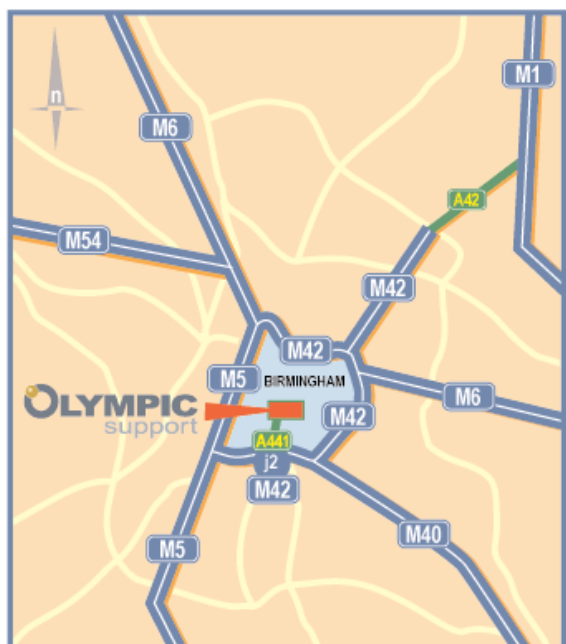

Map 3: Motorway Network

Directions:

Kings Norton Business Centre is located approximately 5 miles south of Birmingham City Centre and 5 miles north of Junction 2 of the M42, giving easy access to the M5, M6 and M40 and the national motorway network.

From M6

M42 West

Off at J2 M42

At the roundabout Take A441 Signposted to Birmingham.

Follow A441 to Kings Norton

Proceed downhill and filter right to the traffic lights opposite the Cotteridge Inn on the LHS

Turn right into Kings Norton Business Park

Take the first left and turn into Sovereign Road

Turn 2nd right going in the front of the units to number 16

From M1

M1 to Junction 23A (A42 Towards Tamworth)

M42 leave at Junction 2 and follow signs to Birmingham

At the roundabout Take A441 Signposted to Birmingham.

Follow A441 to Kings Norton

Proceed downhill and filter right to the traffic lights opposite the Cotteridge Inn on the LHS

Turn right into Kings Norton Business Park

Take the first left and turn into Sovereign Road

Turn 2nd right going in the front of the units to number 16

From M40

Proceed to the end of the M40 (North), carry straight on.

Taking signs for M42, M5 Bromsgrove, leave at junction 2

At the roundabout Take A441 Signposted to Birmingham.

Follow A441 to Kings Norton

Proceed downhill and filter right to the traffic lights opposite the Cotteridge Inn on the LHS

Turn right into Kings Norton Business Park

Take the first left and turn into Sovereign Road

Turn 2nd right going in the front of the units to number 16.