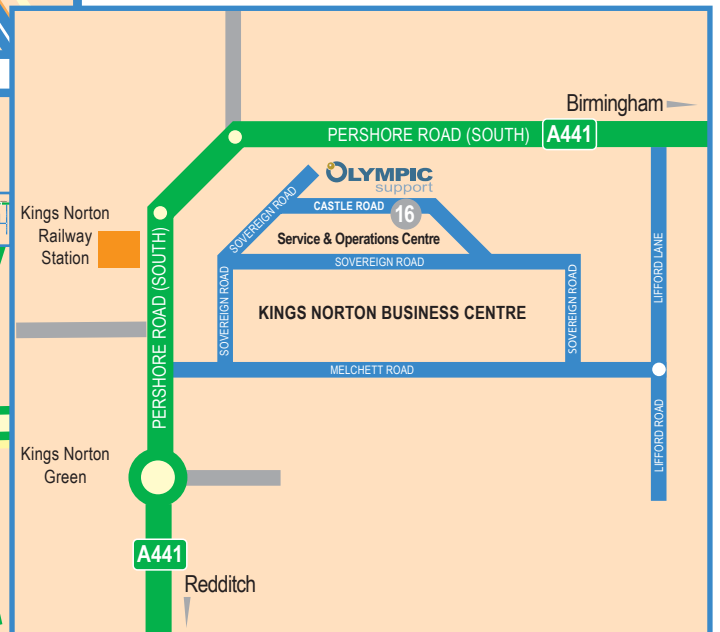

## Location Details

**By Car:** Kings Norton Business Centre is located approximately 5 miles south of Birmingham City Centre and 5 miles north of Junction 2 of the M42, giving easy access to the M5, M6 and M40 and the national motorway network.

**By Rail:** Our nearest station, Kings Norton, is only 3 minutes walk away.

**By Air:** Birmingham International Airport is 10 miles away and provides a wide range of flights to UK and European destinations.

## Directions:

Kings Norton Business Centre is located approximately 5 miles south of Birmingham City Centre and 5 miles north of Junction 2 of the M42, giving easy access to the M5, M6 and M40 and the national motorway network.

Proceed downhill and filter right to the traffic lights opposite the Cotteridge Inn on the LHS

Turn right into Kings Norton Business Park

Take the first left and turn into Sovereign Road

Turn 2nd right going in the front of the units to number 16.