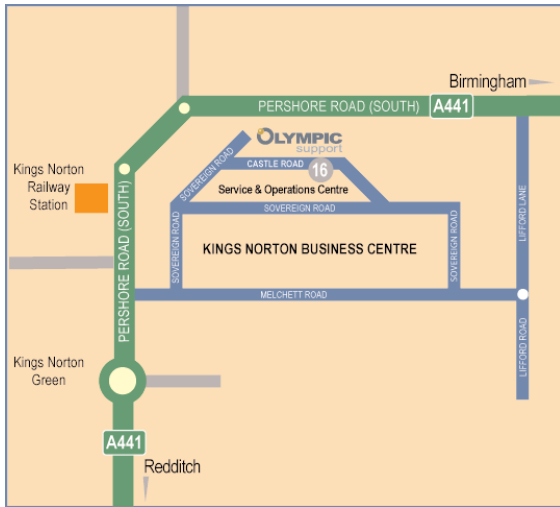

Olympic Support Service and Operations Centre Birmingham

Map 1: Kings Norton Business Centre