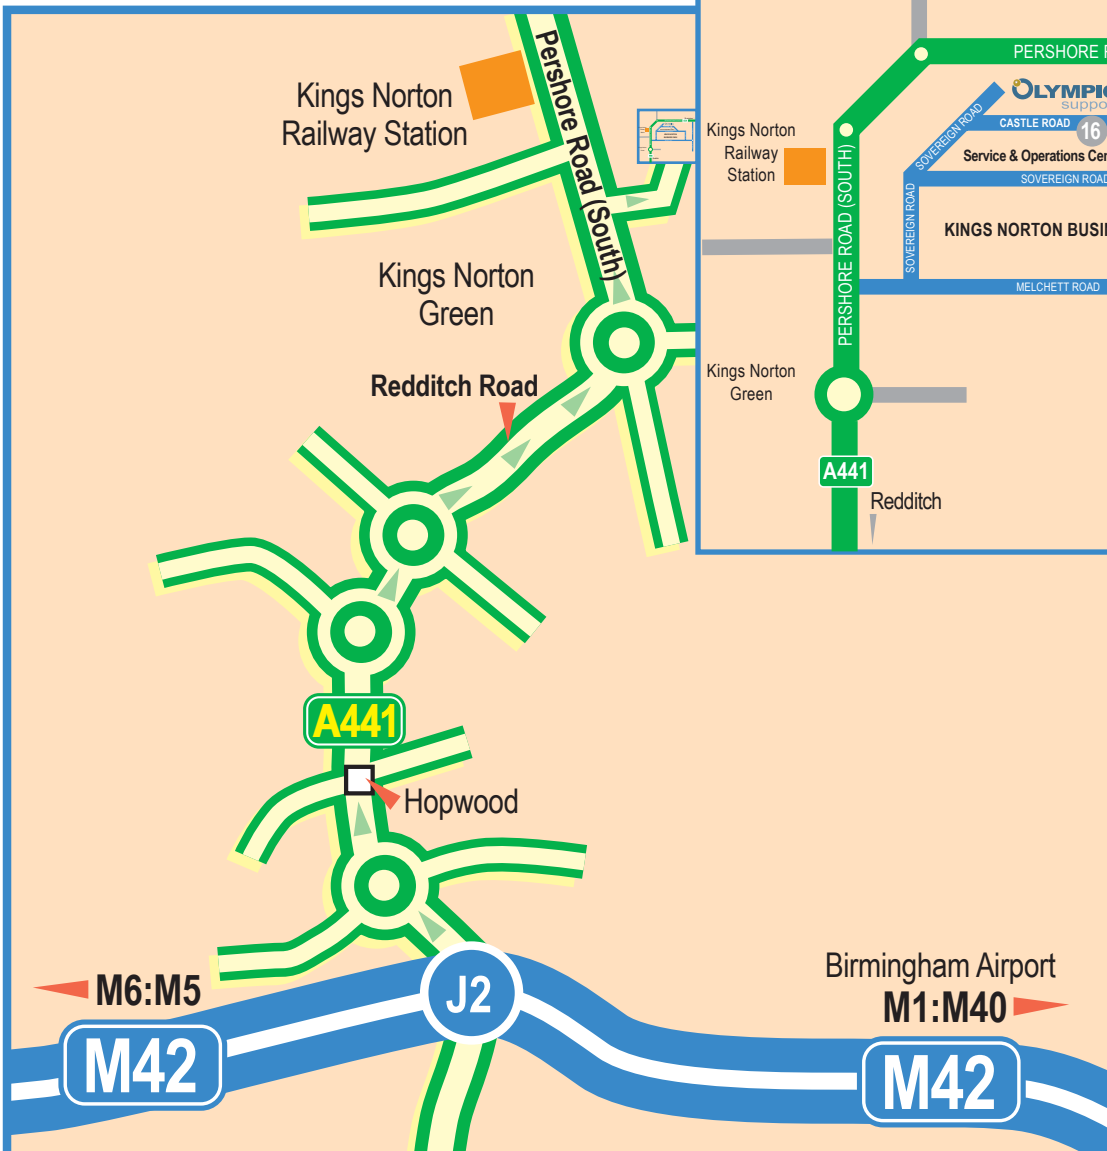

## Location Details

**By Car:** Kings Norton Business Centre is located approximately 5 miles south of Birmingham City Centre and 5 miles north of Junction 2 of the M42, giving easy access to the M5, M6 and M40 and the national motorway network.

**By Rail:** Our nearest station, Kings Norton, is only 3 minutes walk away.

**By Air:** Birmingham International Airport is 10 miles away and provides a wide range of flights to UK and European destinations.

## Directions:

Kings Norton Business Centre is located approximately 5 miles south of Birmingham City Centre and 5 miles north of Junction 2 of the M42, giving easy access to the M5, M6 and M40 and the national motorway network.

Proceed downhill and filter right to the traffic lights opposite the Cotteridge Inn on the LHS

Turn right into Kings Norton Business Park

Take the first left and turn into Sovereign Road

Turn 2nd right going in the front of the units to number 16.